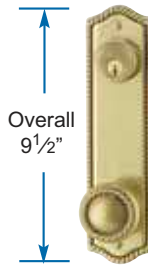

BRASS SIDEPLATE LOCKSETS

ROPE STYLE

Complete set includes Latch and Strike Plate

Overall
7 1/2"

Rope Knob with Rope Plate
• Standard 2 1/8" Door Prep

Overall
7 1/2"

Rope Lever with Keyed Rope Plate
• Two Standard 2 1/8" Door Preps
• Center to Center Hole Spacing 3 5/8"
• Schlage C Keyway

Decorative
Plate Locks

Non-Keyed

(complete latchset)

| Function | Product Code | Brass Knob or Lever Style | Finish | List Price |
|---|--------------|----------------------------|---|------------|
| Passage | 7109 | Refer to P4 ▼ ▼ ▼ | Polished Brass (US3) French Antique (US7) Oil Rubbed Bronze (US10B) Satin Nickel (US15) | \$116.00 |
| Privacy | 7209 | | | |
| Dummy Pair | 7059 | | | |
| 3 5/8" Center to Center- Keyed (complete lockset) | | Refer to P4 ▼ ▼ ▼ | Polished Brass (US3) French Antique (US7) Oil Rubbed Bronze (US10B) Satin Nickel (US15) | \$130.00 |
| Passage/Single Keyed | 7090 | | | |
| Passage/Double Keyed | 7091 | | | |
| Dummy Pair | 7095 | | | |

Overall
9 5/8"

Turino Lever with Rope Plate
• Standard 2 1/8" Door Prep

Overall
9 1/2"

Rope Knob with Keyed Rope Plate
• Two Standard 2 1/8" Door Preps
• Center to Center Hole Spacing 5 1/2"
• Schlage C Keyway