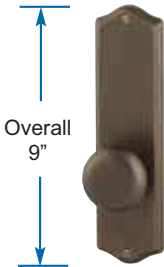

BRASS SIDEPLATE LOCKSETS COLONIAL STYLE

Complete set includes Latch and Strike Plate

Decorative
Plate Locks

Overall
7 1/8"

Cortina Lever with Non-Keyed
Colonial Plate
• Standard 2 1/8" Door Prep

Non-Keyed

(complete latchset)

Overall
7 1/8"

Waverly Knob with Keyed Colonial Plate
• Two Standard 2 1/8" Door Preps
• Center to Center Hole Spacing 3 5/8"
• Schlage C Keyway

| Function | Product Code | Brass Knob or Lever Style | Finish | List Price |
|---------------------------------------|--------------|----------------------------|---|------------|
| Passage | 8010 | Refer to P4 ▼ ▼ ▼ | Polished Brass (US3) French Antique (US7) Oil Rubbed Bronze (US10B) Satin Nickel (US15) Pewter (US15A) Flat Black (US19) Polished Chrome (US26) | \$116.00 |
| Privacy | 8020 | | | |
| Dummy Pair | 8001 | | | |
| 3 5/8" Center to Center- Keyed | | | | |
| (complete lockset) | | | | |
| Passage/Single Keyed | 8060 | Refer to P4 ▼ ▼ ▼ | Polished Brass (US3) French Antique (US7) Oil Rubbed Bronze (US10B) Satin Nickel (US15) Pewter (US15A) Flat Black (US19) Polished Chrome (US26) | \$130.00 |
| Passage/Double Keyed | 8160 | | | |
| Dummy Pair | 8065 | | | |