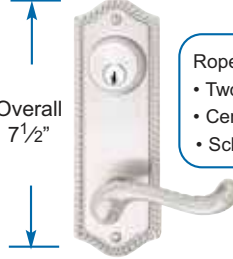

| Interconnect Device | Product Code | List Price |
|---|--------------|----------------|
| Available for 5 1/2" C-to-C Trenton Plate | 443 | \$52.00 |

Standard latch is 2 3/8" backset. Specify 2 3/4" backset if required.
Handing Required for Keyed Leversets, or if Interconnect Device is specified.

BRASS SIDEPLATE LOCKSETS

ROPE STYLE

Complete set includes Latch and Strike Plate

Overall
7 1/2"

Rope Knob with Rope Plate
• Standard 2 1/8" Door Prep

Overall
7 1/2"

Rope Lever with Keyed Rope Plate
• Two Standard 2 1/8" Door Preps
• Center to Center Hole Spacing 3 5/8"
• Schlage C Keyway

Decorative
Plate Locks

Non-Keyed

(complete latchset)

| Function | Product Code | Brass Knob or Lever Style | Finish | List Price |
|---|--------------|----------------------------|---|------------|
| Passage | 7109 | Refer to P4 ▼ ▼ ▼ | Polished Brass (US3) French Antique (US7) Oil Rubbed Bronze (US10B) Satin Nickel (US15) | \$116.00 |
| Privacy | 7209 | | | |
| Dummy Pair | 7059 | | | |
| 3 5/8" Center to Center- Keyed (complete lockset) | | Refer to P4 ▼ ▼ ▼ | Polished Brass (US3) French Antique (US7) Oil Rubbed Bronze (US10B) Satin Nickel (US15) | \$130.00 |
| Passage/Single Keyed | 7090 | | | |
| Passage/Double Keyed | 7091 | | | |
| Dummy Pair | 7095 | | | |