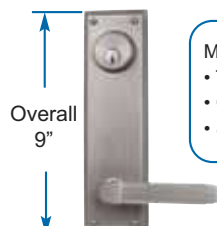

Milano Lever with Keyed Quincy Plate
• Two Standard 2 1/8" Door Preps
• Center to Center Hole Spacing 5 1/2"
• Schlage C Keyway

Non-Keyed (complete latchset)

Function	Product Code	Brass Knob or Lever Style	Finish	List Price
Passage	8704	Refer to P4 ▼ ▼	Polished Brass (US3) French Antique (US7) Oil Rubbed Bronze (US10B) Satin Nickel (US15) Pewter (US15A) Flat Black (US19) Polished Chrome (US26)	$116.00
Privacy	8804			
Dummy Pair	8854			
5 1/2" Center to Center- Keyed (complete lockset)				
Passage/Single Keyed	8980	Refer to P4 ▼ ▼	Polished Chrome (US26)	$130.00
Passage/Double Keyed	8981			
Dummy Pair	8985			

Interconnect Device	Product Code	List Price
Available for 5 1/2" C-to-C Quincy Plate	443	$52.00

Standard latch is 2 3/8" backset. Specify 2 3/4" backset if required.
Handing Required for Keyed Leversets, or if Interconnect Device is specified.