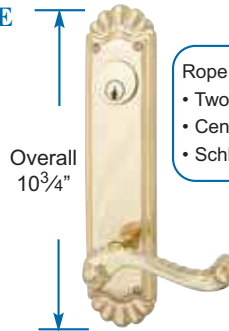

| Interconnect Device | Product Code | List Price |
|--|--------------|------------|
| Available for 5 1/2" C-to-C Quincy Plate | 443 | \$52.00 |

Standard latch is 2 3/8" backset. Specify 2 3/4" backset if required.
Handing Required for Keyed Leversets, or if Interconnect Device is specified.

BRASS SIDEPLATE LOCKSETS OVAL BEADED STYLE

Complete set includes Latch and Strike Plate

Overall
7"

Astoria Knob with Non-Keyed
Oval Beaded Plate
• Standard 2 1/8" Door Prep

Overall
8"

Beaded Egg Knob with Oval Beaded Plate
• Two Standard 2 1/8" Door Preps
• Center to Center Hole Spacing 3 5/8"
• Schlage C Keyway

Non-Keyed

(complete latchset)

| Function | Product Code | Brass Knob or Lever Style | Finish | List Price |
|---------------------------------------|--------------|----------------------------|--|-------------------|
| Passage _____ | 8105 | Refer to P4 ▼ ▼ ▼ | Polished Brass (US3) French Antique (US7) Oil Rubbed Bronze (US10B) Satin Nickel (US15) | } \$116.00 |
| Privacy _____ | 8205 | | | |
| Dummy Pair _____ | 8055 | | | |
| 3 5/8" Center to Center- Keyed | | | | |
| (complete lockset) | | | | |
| Passage/Single Keyed _____ | 6010 | Refer to P4 ▼ ▼ ▼ | Polished Brass (US3) French Antique (US7) Oil Rubbed Bronze (US10B) Satin Nickel (US15) | } \$130.00 |
| Passage/Double Keyed _____ | 6011 | | | |
| Dummy Pair _____ | 6015 | | | |

Decorative
Plate Locks

TRENTON STYLE

Overall
10 3/4"

Egg Knob with Non-Keyed Trenton Plate
• Standard 2 1/8" Door Prep

Overall
10 3/4"

Rope Lever with Keyed Trenton Plate
• Two Standard 2 1/8" Door Preps
• Center to Center Hole Spacing 5 1/2"
• Schlage C Keyway