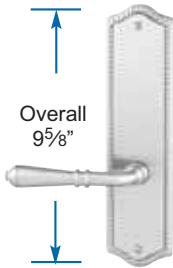

Overall
9 5/8"

Turino Lever with Rope Plate
• Standard 2 1/8" Door Prep