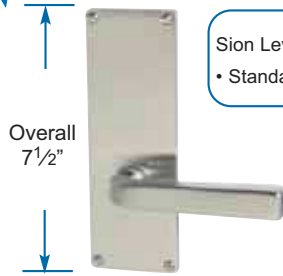

BRASS SIDEPLATE LOCKSETS MODERN STYLE

Complete set includes Latch and Strike Plate

Overall
7 1/2"

Sion Lever with Modern Plate
• Standard 2 1/8" Door Prep