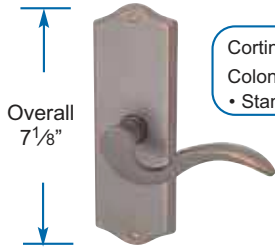

BRASS SIDEPLATE LOCKSETS COLONIAL STYLE

Complete set includes Latch and Strike Plate

Decorative
Plate Locks

Overall
7 1/8"

Cortina Lever with Non-Keyed
Colonial Plate
• Standard 2 1/8" Door Prep

Non-Keyed

(complete latchset)

Overall
7 1/8"

Waverly Knob with Keyed Colonial Plate
• Two Standard 2 1/8" Door Preps
• Center to Center Hole Spacing 3 5/8"
• Schlage C Keyway

| Function | Product Code | Brass Knob or Lever Style | Finish | List Price |
|---------------------------------------|--------------|----------------------------|---|------------|
| Passage | 8010 | Refer to P4 ▼ ▼ ▼ | Polished Brass (US3) French Antique (US7) Oil Rubbed Bronze (US10B) Satin Nickel (US15) Pewter (US15A) Flat Black (US19) Polished Chrome (US26) | \$116.00 |
| Privacy | 8020 | | | |
| Dummy Pair | 8001 | | | |
| 3 5/8" Center to Center- Keyed | | | | |
| (complete lockset) | | | | |
| Passage/Single Keyed | 8060 | Refer to P4 ▼ ▼ ▼ | Polished Brass (US3) French Antique (US7) Oil Rubbed Bronze (US10B) Satin Nickel (US15) Pewter (US15A) Flat Black (US19) Polished Chrome (US26) | \$130.00 |
| Passage/Double Keyed | 8160 | | | |
| Dummy Pair | 8065 | | | |

Overall
9"

Providence Knob with Non-Keyed
Colonial Plate
• Standard 2 1/8" Door Prep

Non-Keyed

(complete latchset)

Overall
9"

Egg Knob with Keyed Colonial Plate
• Two Standard 2 1/8" Door Preps
• Center to Center Hole Spacing 5 1/2"
• Schlage C Keyway