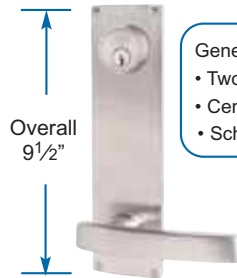

BRASS SIDEPLATE LOCKSETS MODERN STYLE

Complete set includes Latch and Strike Plate

Overall
7 1/2"

Sion Lever with Modern Plate
• Standard 2 1/8" Door Prep

Overall
7 1/2"

Square Knob with Keyed Modern Plate
• Two Standard 2 1/8" Door Preps
• Center to Center Hole Spacing 3 5/8"
• Schlage C Keyway

Non-Keyed

(complete latchset)

| Function | Product Code | Brass / Modern Knob or Lever Style | Finish | List Price |
|---|--------------|------------------------------------|--|------------|
| Passage | 8111 | Refer to P4 ▼ ▼ | Oil Rubbed Bronze (US10B) Satin Nickel (US15) Flat Black (US19) Polished Chrome (US26) | \$116.00 |
| Privacy | 8211 | | | |
| Dummy Pair | 8011 | | | |
| 3 5/8" Center to Center- Keyed (complete lockset) | | | | |
| Passage/Single Keyed | 8112 | Refer to P4 ▼ ▼ | Oil Rubbed Bronze (US10B) Satin Nickel (US15) Flat Black (US19) Polished Chrome (US26) | \$130.00 |
| Passage/Double Keyed | 8212 | | | |
| Dummy Pair | 8012 | | | |

Decorative
Plate Locks

Overall
9 1/2"

Round Knob with Modern Plate
• Standard 2 1/8" Door Prep

Overall
9 1/2"

Geneva Lever with Keyed Modern Plate
• Two Standard 2 1/8" Door Preps
• Center to Center Hole Spacing 5 1/2"
• Schlage C Keyway