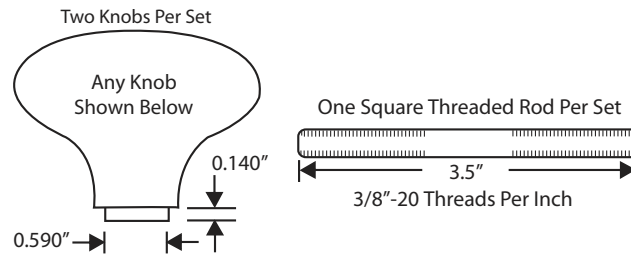

Rectangular

#8

Rope

Ribbon & Reed

Lancaster

Oval

Standard latch is 2³/₈" backset. Specify 2³/₄" backset if required.
 Handing not required.
 Specify knob style when ordering.

CRYSTAL AND PORCELAIN DOOR KNOB WITH THREADED SPINDLE