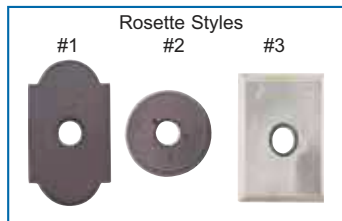

SANDCAST BRONZE KNOB AND LEVERSETS

Complete set includes Latch and Strike Plate

Bronze Egg Knob Style #2 Rosette
Silver Patina

Durango Lever Style #1 Rosette
Silver Patina

Winchester Knob Style #2 Rosette
Deep Burgundy

Passage and Privacy Sets

Cody Lever Style #2 Rosette
Medium Bronze

Teton Lever Style #2 Rosette
Flat Black

Teton Lever Style #1 Rosette
Flat Black

Teton Lever Style #3 Rosette
Medium Bronze

Butte Knob Style #3 Rosette
Flat Black

Standard latch is 2³/₈" backset. Specify 2³/₄" backset if required.
Handing Required for Leversets.

SANDCAST BRONZE KNOB AND LEVERSETS

Complete set includes Latch and Strike Plate

Egg Knob Style #1 Rosette
Flat Black

Butte Knob Style #2 Rosette
Deep Burgundy

Durango Lever Style #3 Rosette
Silver Patina

Passage and Privacy Sets

Style #1 Rosette

Description	Product Code	Knob or Lever Style	Finish	List Price
Passage set	7108	Cody Lever (CD)	Deep Burgundy (DB) Medium Bronze (MB) Silver Patina (SP) Flat Black (FB)	\$100.00
Privacy set	7208	Durango Lever (D)		
		Bronze Egg Knob (BZE)		
		Butte Knob (BU)		
Dummy, Pair	7058	Winchester Knob (WC)		
		Teton Lever (TT)		