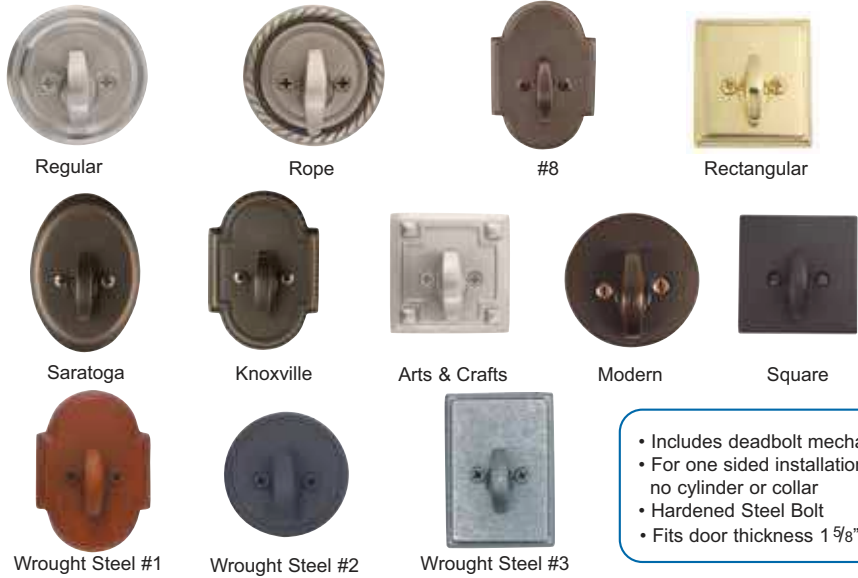

SINGLE SIDED DEADBOLTS

(Operated by Thumbturn from one side only - No Cylinder)

Deadbolts

- Includes deadbolt mechanism and strikeplate
- For one sided installation and appearance, no cylinder or collar
- Hardened Steel Bolt
- Fits door thickness 1 5/8" to 2 3/8"

Description	Product Code	Finish	List Price	
Regular Style				
Single Sided Deadbolt	8550			
Rope Style				
Single Sided Deadbolt	8564		}	
		Polished Brass (US3)		
		French Antique (US7)		
#8 Style				
Single Sided Deadbolt	8566		}	
		Oil Rubbed Bronze (US10B)		
		Satin Nickel (US15)		
		Pewter (US15A)		
		Flat Black (US19)*		
Rectangular Style				
Single Sided Deadbolt	8568		}	
		Polished Chrome (US26)		
		PVD-Lifetime		
Saratoga Style				
Single Sided Deadbolt	8558		}	
		French Antique (US7)		
		Oil Rubbed Bronze (US10B)		
		Satin Nickel (US15)		
		Pewter (US15A)		
Knoxville Style				
Single Sided Deadbolt	8559		}	
		Flat Black (US19)*		
		Polished Chrome (US26)		
		PVD-Lifetime		
*Flat Black (US19) is only available for Regular, #8, Rectangular, Saratoga Style				
Arts & Crafts Style				
Single Sided Deadbolt	8554		}	
		Satin Brass and Copper (US4)		
		Oil Rubbed Bronze (US10B)		
Modern Style				
Single Sided Deadbolt	8567		}	
		Satin Nickel (US15)		
Square Style				
Single Sided Deadbolt	8569			}
		Flat Black (US19)		
		Polished Chrome (US26)		
Wrought Steel Styles				
Single Sided Deadbolt			}	
#1 Style Rosette	8551	Satin Steel (SS)		
#2 Style Rosette	8552	Flat Black (FB)		
#3 Style Rosette	8553	Rust (R)		

SINGLE SIDED DEADBOLTS AND UL LISTED PRODUCTS

Deadbolts

Sandcast Bronze #1

Sandcast Bronze #2

Sandcast Bronze #3

- Includes deadbolt mechanism and strikeplate
- For one sided installation and appearance, no cylinder or collar
- Hardened Steel Bolt
- Fits door thickness 1 5/8" to 2 3/8"