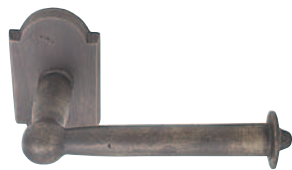

Bronze Bath Accessories

Coordinate bath accessories and door hardware with these cast bronze accessories. There are two groups of products to choose from, Sandcast Bronze in simple, undecorated forms and Tuscany Bronze (Lost Wax Casting), with more elaborate design details

Sandcast Bronze Towel Bar
with Type 1 Rosettes
Flat Black

Towel Bars

Description	Product Code	Rosette	Finish	List Price
Towel Bar 18" —	230211	Type 1	Deep Burgundy (DB)	— \$72.00
Towel Bar 24" —	230212		Medium Bronze (MB)	— \$80.00
Towel Bar 30" —	230213		Silver Patina (SP)	— \$86.00
			Flat Black (FB)	— \$86.00
Towel Bar 18" —	230221	Type 2	Deep Burgundy (DB)	— \$72.00
Towel Bar 24" —	230222		Medium Bronze (MB)	— \$80.00
Towel Bar 30" —	230223		Silver Patina (SP)	— \$86.00
			Flat Black (FB)	— \$86.00
Towel Bar 18" —	230231	Type 3	Deep Burgundy (DB)	— \$72.00
Towel Bar 24" —	230232		Medium Bronze (MB)	— \$80.00
Towel Bar 30" —	230233		Silver Patina (SP)	— \$86.00
			Flat Black (FB)	— \$86.00

Sandcast Bronze Rosettes

Type 1 Type 2 Type 3

Sandcast Bronze Bar Style Paper Holder
with Type 1 Rosette
Medium Bronze

Sandcast Bronze Spring Rod Style Paper Holder
with Type 2 Rosettes
Deep Burgundy

Paper Holders

Sandcast Bronze Towel Ring
with Type 1 Rosette
Silver Patina

Sandcast Bronze Robe Hook
Flat Black

Towel Rings & Robe Hooks

Description	Product Code	Rosette	Finish	List Price
Towel Ring ———— 2301 6 1/2" Diameter	2301 86106	Type 1, 2 or 3	Deep Burgundy (DB) Medium Bronze (MB) Silver Patina (SP) Flat Black (FB)	\$78.00
Robe Hook ———— 86106				\$12.00