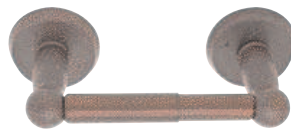

Bronze Bath Accessories

Coordinate bath accessories and door hardware with these cast bronze accessories. There are two groups of products to choose from, Sandcast Bronze in simple, undecorated forms and Tuscany Bronze (Lost Wax Casting), with more elaborate design details

Sandcast Bronze Towel Bar
with Type 1 Rosettes
Flat Black

Towel Bars

Description	Product Code	Rosette	Finish	List Price
Towel Bar 18" —	230211	Type 1	Deep Burgundy (DB)	— \$72.00
Towel Bar 24" —	230212		Medium Bronze (MB)	— \$80.00
Towel Bar 30" —	230213		Silver Patina (SP)	— \$86.00
			Flat Black (FB)	— \$86.00
Towel Bar 18" —	230221	Type 2	Deep Burgundy (DB)	— \$72.00
Towel Bar 24" —	230222		Medium Bronze (MB)	— \$80.00
Towel Bar 30" —	230223		Silver Patina (SP)	— \$86.00
			Flat Black (FB)	— \$86.00
Towel Bar 18" —	230231	Type 3	Deep Burgundy (DB)	— \$72.00
Towel Bar 24" —	230232		Medium Bronze (MB)	— \$80.00
Towel Bar 30" —	230233		Silver Patina (SP)	— \$86.00
			Flat Black (FB)	— \$86.00

Sandcast Bronze Rosettes

Type 1 Type 2 Type 3

Sandcast Bronze Bar Style Paper Holder
with Type 1 Rosette
Medium Bronze

Sandcast Bronze Spring Rod Style Paper Holder
with Type 2 Rosettes
Deep Burgundy

Paper Holders

Sandcast Bronze Towel Ring
with Type 1 Rosette
Silver Patina

Sandcast Bronze Robe Hook
Flat Black

Towel Rings & Robe Hooks

Description	Product Code	Rosette	Finish	List Price
Towel Ring ———— 2301 6 1/2" Diameter	2301 86106	Type 1, 2 or 3	Deep Burgundy (DB) Medium Bronze (MB) Silver Patina (SP) Flat Black (FB)	\$78.00
Robe Hook ———— 86106				\$12.00