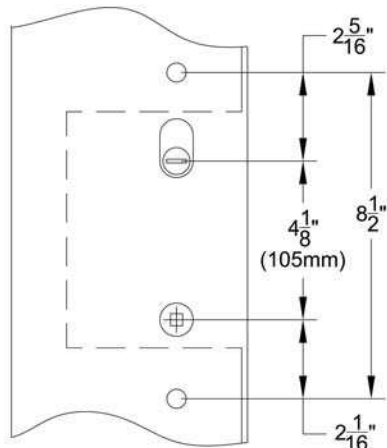

## Door Configuration #3

Tuscany  
2" x 10" Plate  
Napoli Lever

## Lost Wax Cast Bronze Plates

	Product Code	Specify Lever Style And Handing	Finish	List Price
<b>Sets with 1 1/2" x 11" Plates</b>				
• Keyed with American Cylinder (Schlage® keyway, rekeyable)	1331	<b>Medici Napoli Octagon Padua or Art Nouveau Lever (LH/RH)</b>	Deep Burgundy (DB) Medium Bronze (MB) Silver Patina (SP) Flat Black (FB)	<b>\$138<sup>60</sup></b>
• Non-Keyed, Passage	1332			
• Non-Keyed, American Style Thumbturn Inside	1333			
• Non-Keyed, Fixed Handle Outside, Operating Handle Inside	1334			
• Dummy Pair	1335			
<b>Sets with 2" x 10" Plates</b>				
• Keyed with American Cylinder (Schlage® keyway, rekeyable)	1341	<b>Medici Napoli Octagon Padua or Art Nouveau Lever (LH/RH)</b>	Deep Burgundy (DB) Medium Bronze (MB) Silver Patina (SP) Flat Black (FB)	<b>\$138<sup>60</sup></b>
• Non-Keyed, Passage	1342			
• Non-Keyed, American Style Thumbturn Inside	1343			
• Non-Keyed, Fixed Handle Outside, Operating Handle Inside	1344			
• Dummy Pair	1345			

**Handing required.**  
**Key codes may be specified.**  
**Sets fit standard door thickness of 1 3/4", specify if different.**