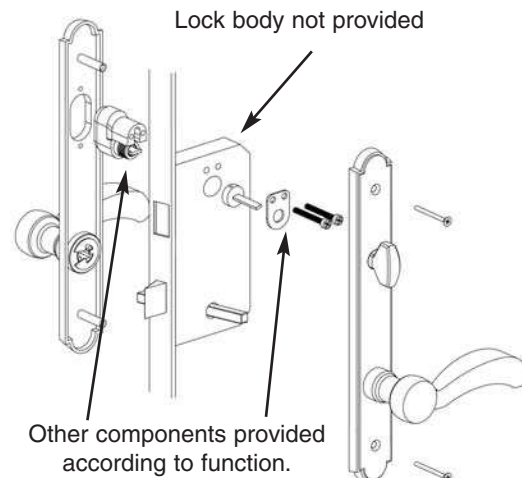

# Lost Wax Cast Bronze Trim and Cylinders for Multi Point Locks

Swinging Patio Door Hardware - Set includes Plates, Handles and Cylinders (where applicable)

## Door Configuration #3

Tuscany  
2" x 10" Plate  
Napoli Lever

**Handing required.**  
**Key codes may be specified.**  
**Sets fit standard door thickness of 1 3/4", specify if different.**