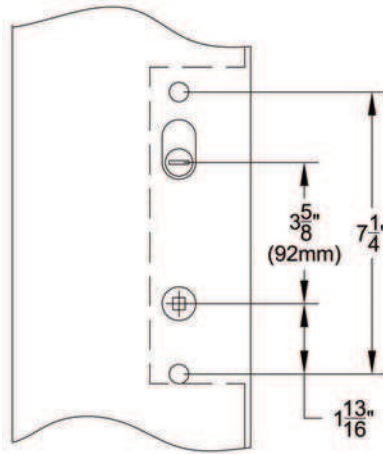

(2"x10" plates only) See Configuration #1 for Marvin Integrity® Doors

Lost Wax Cast Bronze Plates

	Product Code	Specify Lever Style And Handing	Finish	List Price
Sets with 1 1/2" x 11" Plates				
• Keyed with American Cylinder (Schlage® keyway, rekeyable)	1431	Medici Napoli Octagon Padua or Art Nouveau Lever (LH/RH)	Deep Burgundy (DB) Medium Bronze (MB) Silver Patina (SP) Flat Black (FB)	\$138⁶⁰
• Non-Keyed, Passage	1432			
• Non-Keyed, American Style Thumbturn Inside	1433			
• Non-Keyed, Fixed Handle Outside, Operating Handle Inside	1434			
• Dummy Pair	1435			
Sets with 2" x 10" Plates				
• Keyed with American Cylinder (Schlage® keyway, rekeyable)	1441			
• Non-Keyed, Passage	1442			
• Non-Keyed, American Style Thumbturn Inside	1443			
• Non-Keyed, Fixed Handle Outside, Operating Handle Inside	1444			
• Dummy Pair	1445			

**Handing required.
Key codes may be specified.
Sets fit standard door thickness of 1 3/4", specify if different.**