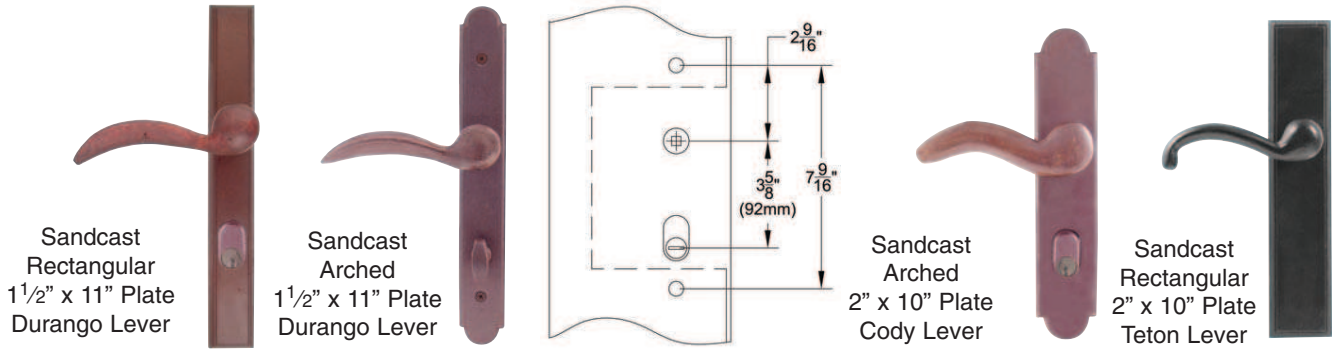

Sandcast Bronze Trim and Cylinders for Multi Point Locks

Swinging Patio Door Hardware - Set includes Plates, Handles and Cylinders (where applicable)

Door Configuration #1

G-U®, Marvin Integrity®, KML by Andersen®, Atrium®, Superior®

Sandcast Bronze Arched Plates

Sets with 1 1/2" x 11" Plates

- Keyed with American Cylinder _____ 1111 (Schlage® keyway, rekeyable)
- Non-Keyed, Passage _____ 1112
- Non-Keyed, American Style _____ 1113 Thumbturn Inside
- Non-Keyed, Fixed Handle Outside, _____ 1114 Operating Handle Inside
- Dummy Pair _____ 1115

Sets with 2" x 10" Plates

- Keyed with American Cylinder _____ 1121 (Schlage® keyway, rekeyable)
- Non-Keyed, Passage _____ 1122
- Non-Keyed, American Style _____ 1123 Thumbturn Inside
- Non-Keyed, Fixed Handle Outside, _____ 1124 Operating Handle Inside
- Dummy Pair _____ 1125

Sandcast Bronze Rectangular Plates

Sets with 1 1/2" x 11" Plates

- Keyed with American Cylinder _____ 1151 (Schlage® keyway, rekeyable)
- Non-Keyed, Passage _____ 1152
- Non-Keyed, American Style _____ 1153 Thumbturn Inside
- Non-Keyed, Fixed Handle Outside, _____ 1154 Operating Handle Inside
- Dummy Pair _____ 1155