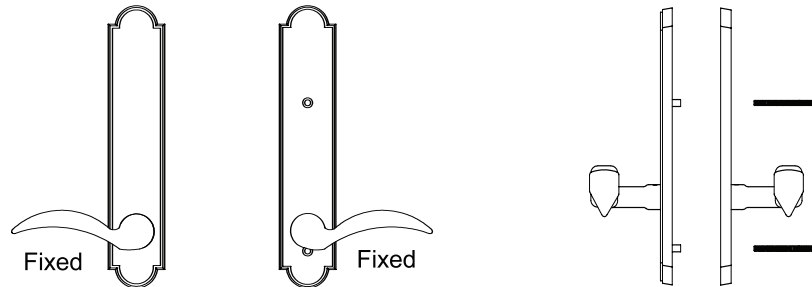

Specification Sheet - Door Configuration #7
Sandcast Bronze and Lost Wax Cast Bronze Trim and Cylinders for Multi Point Locks

Swinging Patio Door Hardware - Set includes Plates, Handles and Cylinders (where applicable)

Door Configuration #7

W&F Manufacturing®

Keyed with American Cylinder (for Active Door, Schlage Keyway, Rekeyable)

2" x 10" Plates, Product Codes 1721, 1741, 1761

Non-Keyed, American Style T-Turn Inside (Active Door)

2" x 10" Plates, Product Codes 1723, 1743, 1763

Non-Keyed, American Style Thumbturn Inside (for Active Door)

2" x 10" Plates, Product Codes 1725, 1745, 1765

Non-Keyed, Fixed Handles, American Style T-Turn Inside (for Semi-Active Door)

2" x 10" Plates, Product Codes 1726, 1746, 1766