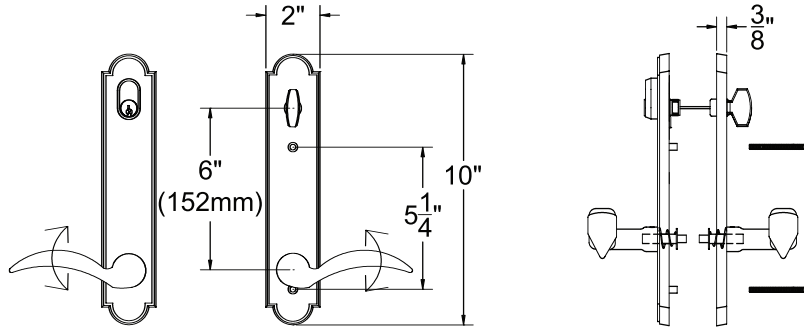

Specification Sheet - Door Configuration #7
Sandcast Bronze and Lost Wax Cast Bronze Trim and Cylinders for Multi Point Locks

Swinging Patio Door Hardware - Set includes Plates, Handles and Cylinders (where applicable)

Door Configuration #7

W&F Manufacturing®

Keyed with American Cylinder (for Active Door, Schlage Keyway, Rekeyable)

2" x 10" Plates, Product Codes 1721, 1741, 1761

Non-Keyed, American Style T-Turn Inside (Active Door)

2" x 10" Plates, Product Codes 1723, 1743, 1763

Non-Keyed, American Style Thumbturn Inside (for Active Door)

2" x 10" Plates, Product Codes 1725, 1745, 1765

Non-Keyed, Fixed Handles, American Style T-Turn Inside (for Semi-Active Door)

2" x 10" Plates, Product Codes 1726, 1746, 1766