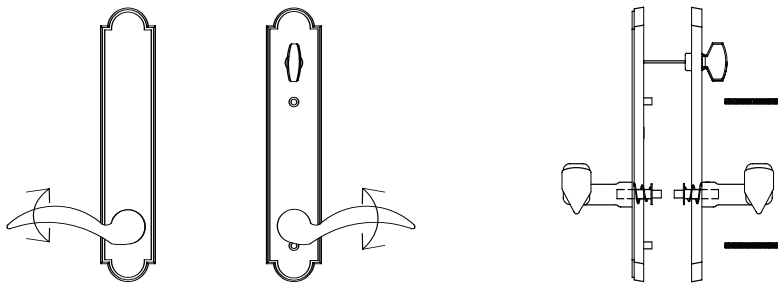

Specification Sheet - Door Configuration #7
Sandcast Bronze and Lost Wax Cast Bronze Trim and Cylinders for Multi Point Locks

Swinging Patio Door Hardware - Set includes Plates, Handles and Cylinders (where applicable)

Door Configuration #7

W&F Manufacturing®

Keyed with American Cylinder (for Active Door, Schlage Keyway, Rekeyable)

2" x 10" Plates, Product Codes 1721, 1741, 1761

Non-Keyed, American Style T-Turn Inside (Active Door)

2" x 10" Plates, Product Codes 1723, 1743, 1763

Non-Keyed, American Style Thumbturn Inside (for Active Door)

2" x 10" Plates, Product Codes 1725, 1745, 1765

Non-Keyed, Fixed Handles, American Style T-Turn Inside (for Semi-Active Door)

2" x 10" Plates, Product Codes 1726, 1746, 1766